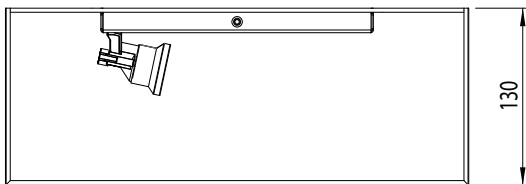

Astro Lighting Ltd.
G2 River Way, Harlow
CM20 2DP, Great Britain

T: +44 (0) 1279 427001
F: +44 (0) 1279 427002
sales@astrolighting.co.uk
www.astrolighting.co.uk