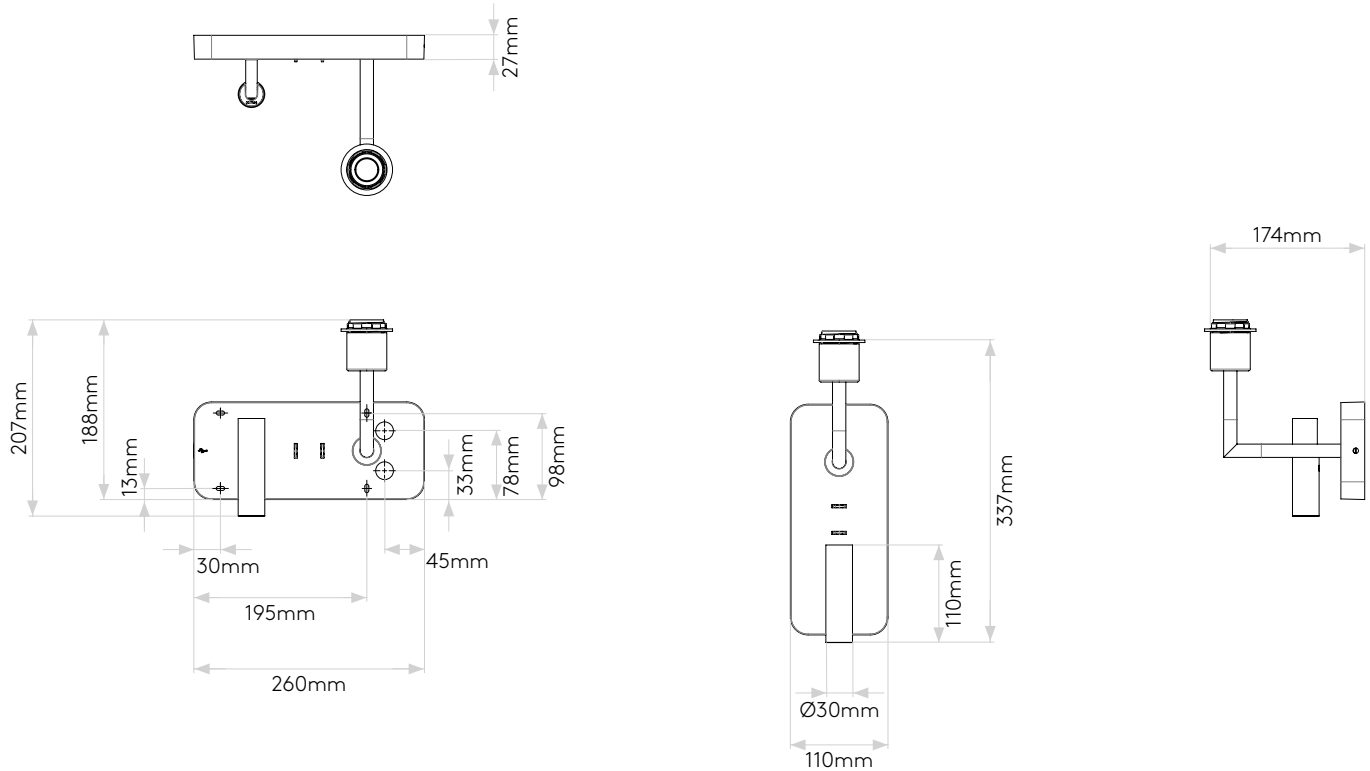

Without Shade

Please note that some dimensions may vary slightly due to manufacturing tolerances, this includes cable entry and fixing holes

Veuillez noter que certaines dimensions peuvent varier légèrement en raison des tolérances de fabrication, y compris l'entrée de câble et les trous de fixation.

Bitte beachten Sie, dass die Maße Fertigungstoleranzen unterliegen und daher in geringem Umfang von der angegebenen Größe abweichen können. Dies gilt auch für Kabeingänge und Befestigungslöcher.

Si prega notare che possono esserci piccole variazioni in alcune dimensioni dovute alle tolleranze di produzione, queste includono l'ingresso del cavo e i fori di fissaggio.