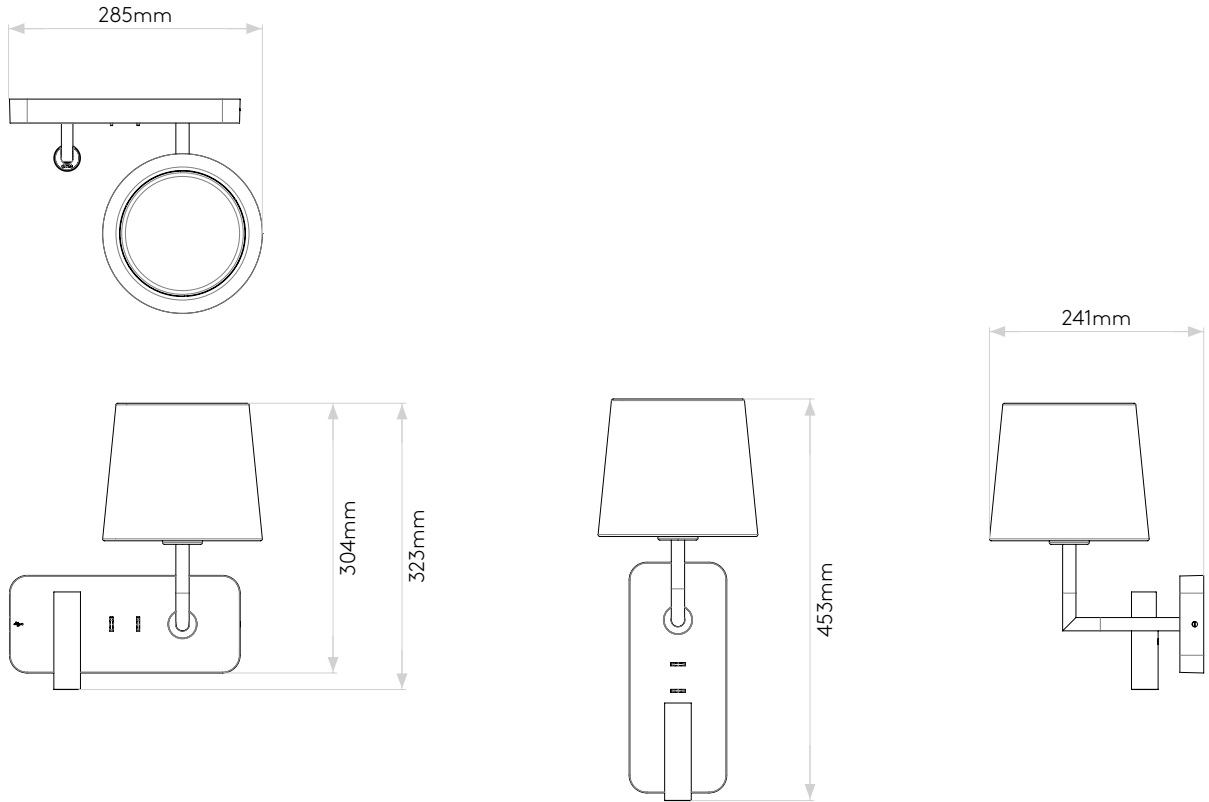

With Cone 180 Shade