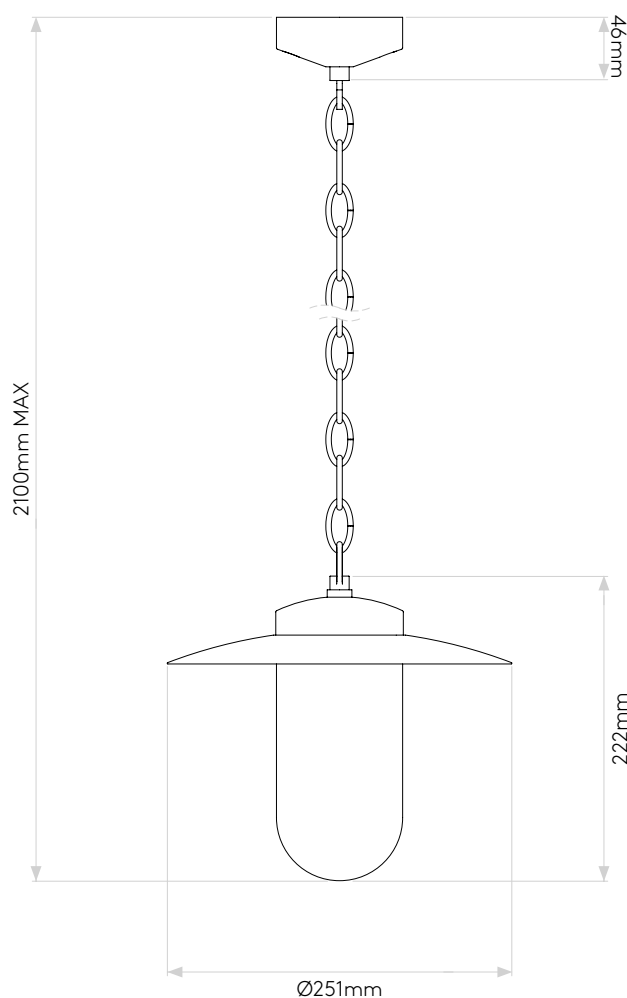

Please note that some dimensions may vary slightly due to manufacturing tolerances, this includes cable entry and fixing holes

Veuillez noter que certaines dimensions peuvent varier légèrement en raison des tolérances de fabrication, y compris l'entrée de câble et les trous de fixation.

Bitte beachten Sie, dass die Maße Fertigungstoleranzen unterliegen und daher in geringem Umfang von der angegebenen Größe abweichen können. Dies gilt auch für Kabeingänge und Befestigungslöcher.

Si prega notare che possono esserci piccole variazioni in alcune dimensioni dovute alle tolleranze di produzione, queste includono l'ingresso del cavo e i fori di fissaggio.