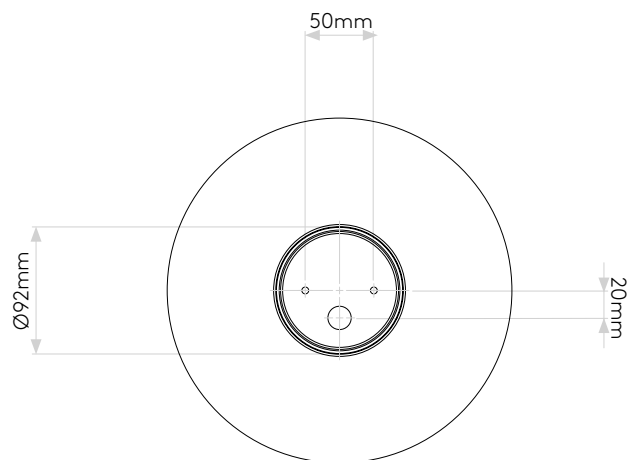

Please note that some dimensions may vary slightly due to manufacturing tolerances, this includes cable entry and fixing holes

Veuillez noter que certaines dimensions peuvent varier légèrement en raison des tolérances de fabrication, y compris l'entrée de câble et les trous de fixation.

Bitte beachten Sie, dass die Maße Fertigungstoleranzen unterliegen und daher in geringem Umfang von der angegebenen Größe abweichen können. Dies gilt auch für Kabeingänge und Befestigungslöcher.

Si prega notare che possono esserci piccole variazioni in alcune dimensioni dovute alle tolleranze di produzione, queste includono l'ingresso del cavo e i fori di fissaggio.