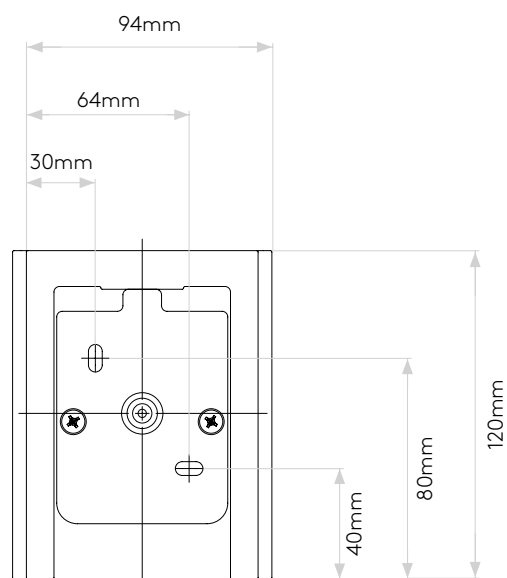

Please note that some dimensions may vary slightly due to manufacturing tolerances, this includes cable entry and fixing holes

Veillez noter que certaines dimensions peuvent varier légèrement en raison des tolérances de fabrication, y compris l'entrée de câble et les trous de fixation.

Bitte beachten Sie, dass die Maße Fertigungstoleranzen unterliegen und daher in geringem Umfang von der angegebenen Größe abweichen können. Dies gilt auch für Kabeleingänge und Befestigungslöcher.

Si prega notare che possono esserci piccole variazioni in alcune dimensioni dovute alle tolleranze di produzione, queste includono l'ingresso del cavo e i fori di fissaggio.