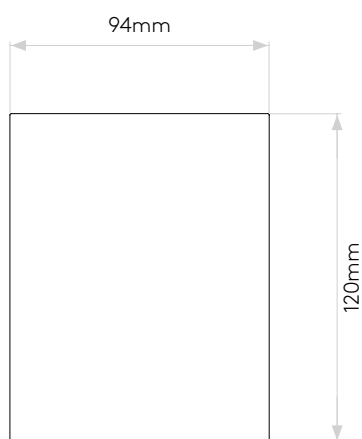

Please note that some dimensions may vary slightly due to manufacturing tolerances, this includes cable entry and fixing holes

Veillez noter que certaines dimensions peuvent varier légèrement en raison des tolérances de fabrication, y compris l'entrée de câble et les trous de fixation.

Bitte beachten Sie, dass die Maße Fertigungstoleranzen unterliegen und daher in geringem Umfang von der angegebenen Größe abweichen können. Dies gilt auch für Kabeleingänge und Befestigungslöcher.

Si prega notare che possono esserci piccole variazioni in alcune dimensioni dovute alle tolleranze di produzione, queste includono l'ingresso del cavo e i fori di fissaggio.