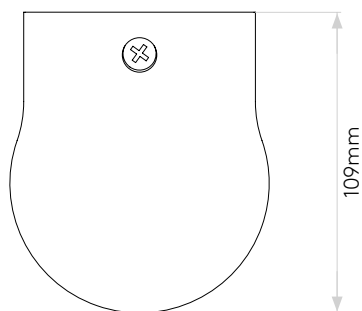

Please note that some dimensions may vary slightly due to manufacturing tolerances, this includes cable entry and fixing holes

Veillez noter que certaines dimensions peuvent varier légèrement en raison des tolérances de fabrication, y compris l'entrée de câble et les trous de fixation.

Bitte beachten Sie, dass die Maße Fertigungstoleranzen unterliegen und daher in geringem Umfang von der angegebenen Größe abweichen können. Dies gilt auch für Kabeleingänge und Befestigungslöcher.

Si prega notare che possono esserci piccole variazioni in alcune dimensioni dovute alle tolleranze di produzione, queste includono l'ingresso del cavo e i fori di fissaggio.