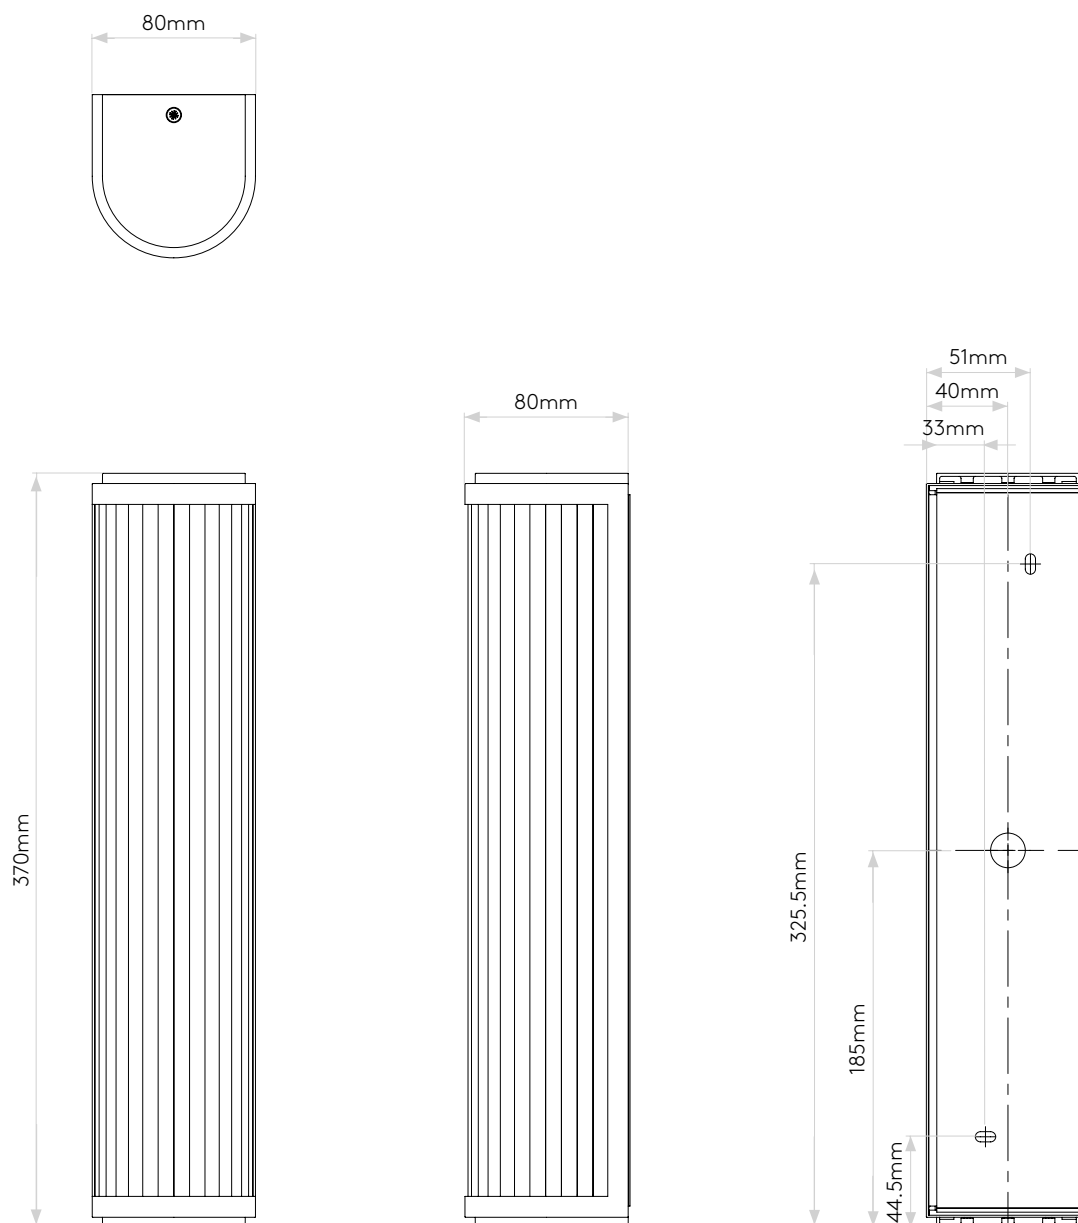

Please note that some dimensions may vary slightly due to manufacturing tolerances, this includes cable entry and fixing holes

Veuillez noter que certaines dimensions peuvent varier légèrement en raison des tolérances de fabrication, y compris l'entrée de câble et les trous de fixation.

Bitte beachten Sie, dass die Maße Fertigungstoleranzen unterliegen und daher in geringem Umfang von der angegebenen Größe abweichen können. Dies gilt auch für Kabeleingänge und Befestigungslöcher.

Si prega notare che possono esserci piccole variazioni in alcune dimensioni dovute alle tolleranze di produzione, queste includono l'ingresso del cavo e i fori di fissaggio.