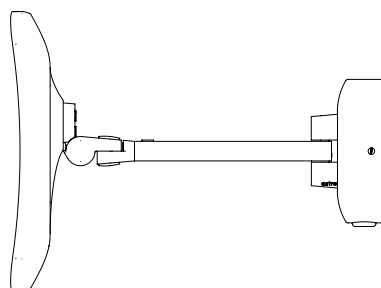

Please note that some dimensions may vary slightly due to manufacturing tolerances, this includes cable entry and fixing holes

Veuillez noter que certaines dimensions peuvent varier légèrement en raison des tolérances de fabrication, y compris l'entrée de câble et les trous de fixation.

Bitte beachten Sie, dass die Maße Fertigungstoleranzen unterliegen und daher in geringem Umfang von der angegebenen Größe abweichen können. Dies gilt auch für Kabeleingänge und Befestigungslöcher.

Si prega notare che possono esserci piccole variazioni in alcune dimensioni dovute alle tolleranze di produzione, queste includono l'ingresso del cavo e i fori di fissaggio.