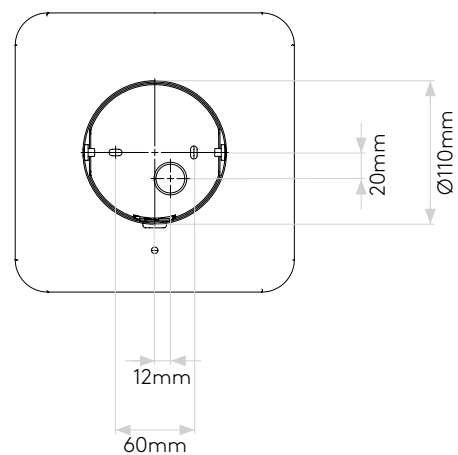

Please note that some dimensions may vary slightly due to manufacturing tolerances, this includes cable entry and fixing holes

Veuillez noter que certaines dimensions peuvent varier légèrement en raison des tolérances de fabrication, y compris l'entrée de câble et les trous de fixation.

Bitte beachten Sie, dass die Maße Fertigungstoleranzen unterliegen und daher in geringem Umfang von der angegebenen Größe abweichen können. Dies gilt auch für Kabeleingänge und Befestigungslöcher.

Si prega notare che possono esserci piccole variazioni in alcune dimensioni dovute alle tolleranze di produzione, queste includono l'ingresso del cavo e i fori di fissaggio.