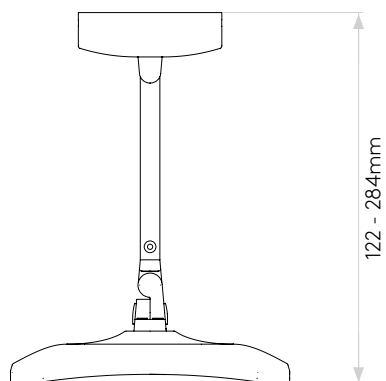

Please note that some dimensions may vary slightly due to manufacturing tolerances, this includes cable entry and fixing holes

Veuillez noter que certaines dimensions peuvent varier légèrement en raison des tolérances de fabrication, y compris l'entrée de câble et les trous de fixation.

Bitte beachten Sie, dass die Maße Fertigungstoleranzen unterliegen und daher in geringem Umfang von der angegebenen Größe abweichen können. Dies gilt auch für Kabeleingänge und Befestigungslöcher.

Si prega notare che possono esserci piccole variazioni in alcune dimensioni dovute alle tolleranze di produzione, queste includono l'ingresso del cavo e i fori di fissaggio.