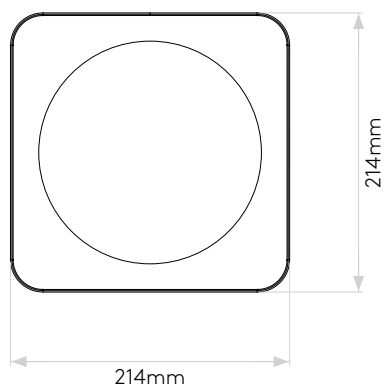

Please note that some dimensions may vary slightly due to manufacturing tolerances, this includes cable entry and fixing holes

Veuillez noter que certaines dimensions peuvent varier légèrement en raison des tolérances de fabrication, y compris l'entrée de câble et les trous de fixation.

Bitte beachten Sie, dass die Maße Fertigungstoleranzen unterliegen und daher in geringem Umfang von der angegebenen Größe abweichen können. Dies gilt auch für Kabeleingänge und Befestigungslöcher.

Si prega notare che possono esserci piccole variazioni in alcune dimensioni dovute alle tolleranze di produzione, queste includono l'ingresso del cavo e i fori di fissaggio.