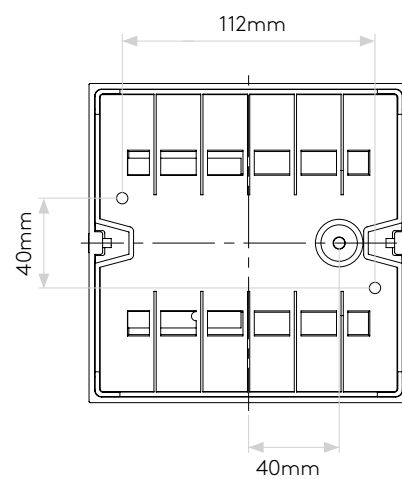

Please note that some dimensions may vary slightly due to manufacturing tolerances, this includes cable entry and fixing holes

Veillez noter que certaines dimensions peuvent varier légèrement en raison des tolérances de fabrication, y compris l'entrée de câble et les trous de fixation.

Bitte beachten Sie, dass die Maße Fertigungstoleranzen unterliegen und daher in geringem Umfang von der angegebenen Größe abweichen können. Dies gilt auch für Kabeleingänge und Befestigungslöcher.

Si prega notare che possono esserci piccole variazioni in alcune dimensioni dovute alle tolleranze di produzione, queste includono l'ingresso del cavo e i fori di fissaggio.