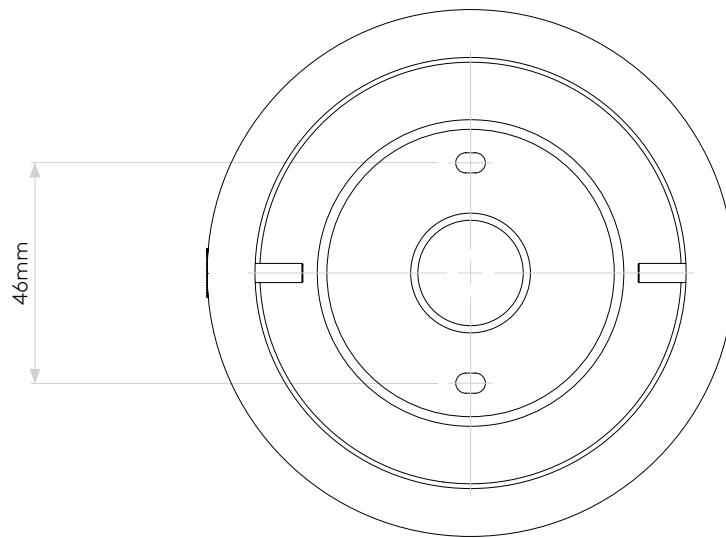

Please note that some dimensions may vary slightly due to manufacturing tolerances, this includes cable entry and fixing holes

Veillez noter que certaines dimensions peuvent varier légèrement en raison des tolérances de fabrication, y compris l'entrée de câble et les trous de fixation.

Bitte beachten Sie, dass die Maße Fertigungstoleranzen unterliegen und daher in geringem Umfang von der angegebenen Größe abweichen können. Dies gilt auch für Kabeingänge und Befestigungslöcher.

Si prega notare che possono esserci piccole variazioni in alcune dimensioni dovute alle tolleranze di produzione, queste includono l'ingresso del cavo e i fori di fissaggio.