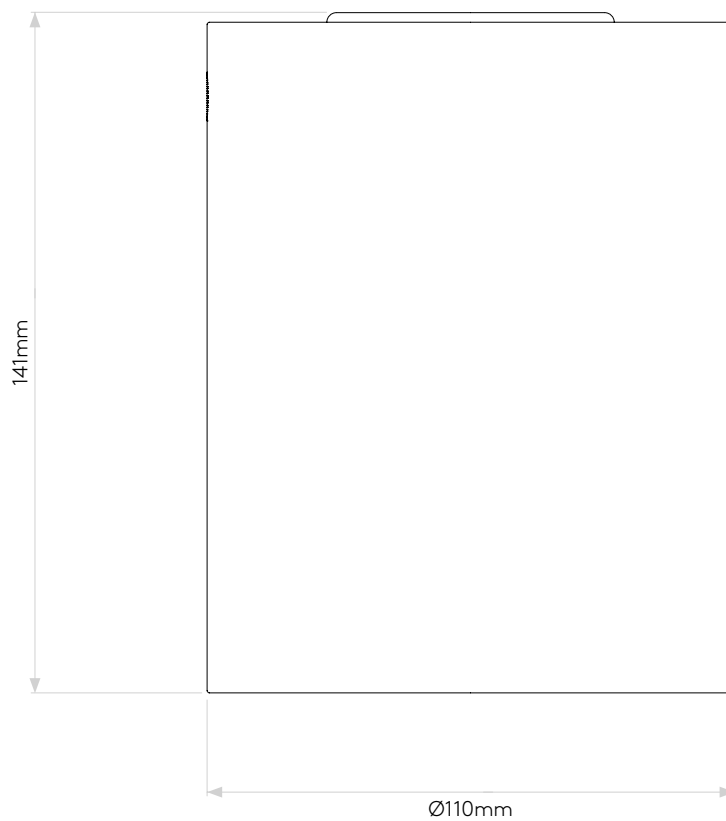

Please note that some dimensions may vary slightly due to manufacturing tolerances, this includes cable entry and fixing holes

Veillez noter que certaines dimensions peuvent varier légèrement en raison des tolérances de fabrication, y compris l'entrée de câble et les trous de fixation.

Bitte beachten Sie, dass die Maße Fertigungstoleranzen unterliegen und daher in geringem Umfang von der angegebenen Größe abweichen können. Dies gilt auch für Kabeingänge und Befestigungslöcher.

Si prega notare che possono esserci piccole variazioni in alcune dimensioni dovute alle tolleranze di produzione, queste includono l'ingresso del cavo e i fori di fissaggio.