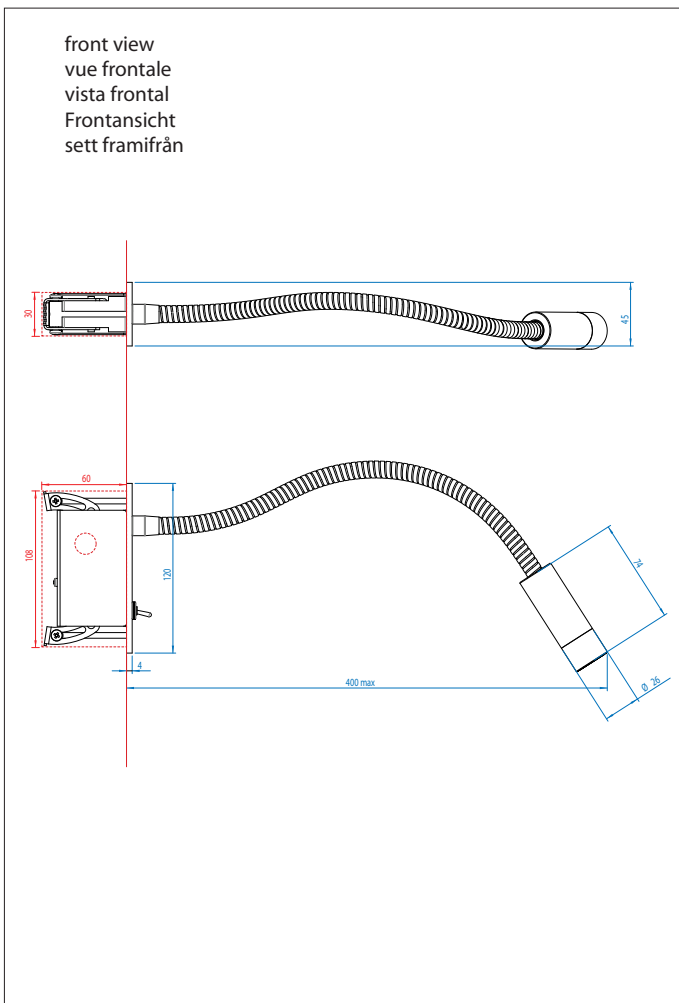

7051 Leo switched

astro

108 x 30 x 60mm

1 x 3w LED		incl.
------------	--	-------

3000K	Luxeon LED
-------	------------

LED Driver		incl.
------------	--	-------

Zone	3
------	----------

Astro Lighting Ltd.
G2 River Way, Harlow
CM20 2DP, Great Britain