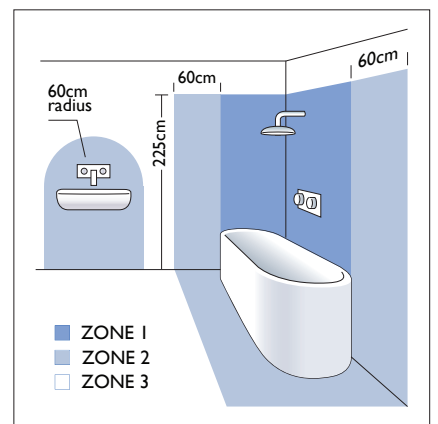

7051 Leo switched

astro

108 x 30 x 60mm

1 x 3w LED		incl.
------------	--	-------

3000K	Luxeon LED
-------	------------

LED Driver		incl.
------------	--	-------

Zone	3
------	----------

Astro Lighting Ltd.
G2 River Way, Harlow
CM20 2DP, Great Britain