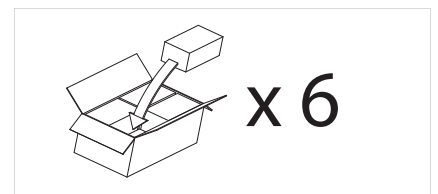

7051 Leo switched

astro

108 x 30 x 60mm

1 x 3w LED		incl.
------------	--	-------

3000K	Luxeon LED
-------	------------

LED Driver		incl.
------------	--	-------

Zone	3
------	----------

Astro Lighting Ltd.
G2 River Way, Harlow
CM20 2DP, Great Britain