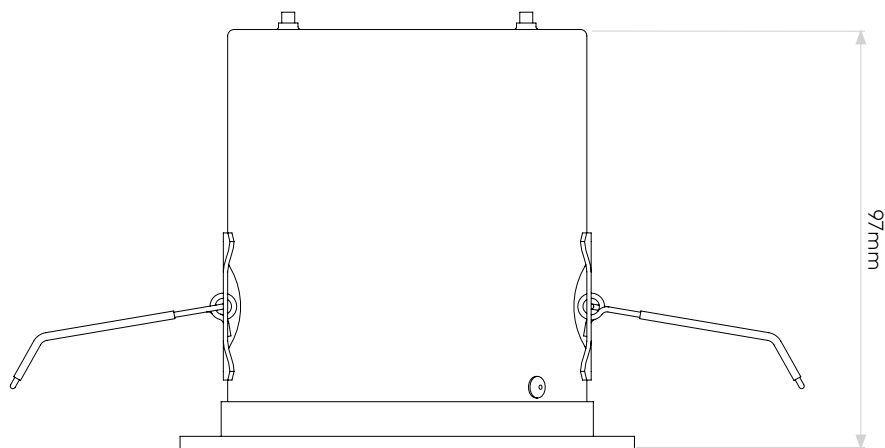

APRILIA SQUARE ADJ

astro

GENERAL

CLASS:	CE (Class 3)
IP RATING:	IP20
BATHROOM ZONE:	Zone 3
VOLTAGE:	Constant Current 350mA
INSTALLATION ORIENTATION:	Ceiling mount
MAIN MATERIAL:	Metal - mild steel
DIMENSIONS:	H: 105mm W: 105mm D: 97mm
CUT OUT HOLE:	Ø: 92mm / 3-5/8"
RECESS DEPTH:	150mm
FIRE RATING:	90 min BS476 part 21
CABLE LENGTH:	Not applicable
GROSS WEIGHT:	0.62Kg

LAMP

LIGHT SOURCE:	COB LED
MAXIMUM WATTAGE:	6.1W
LAMP INCLUDED:	Yes (Integral)
MAXIMUM LAMP LENGTH:	Not applicable
LUMINOUS FLUX:	604.8 lm
COLOUR TEMP:	2700K
CRI:	80
R9:	8.0
MACADAM ELLIPSE:	3-Step
TILT ADJUSTABLE ANGLE:	15°
ROTATION ADJUSTABLE ANGLE:	360°
AVERAGE LIFESPAN:	36,300hrs
L70:	To be advised
BEAM ANGLE:	35.95°

ADDITIONAL INFORMATION

SHADE INCLUDED	Not applicable
SHADE MATERIAL	Not applicable

CODE: 5726
SKU: 1256014
FINISH: MATT WHITE

Please note that some dimensions may vary slightly due to manufacturing tolerances, this includes cable entry and fixing holes

Veuillez noter que certaines dimensions peuvent varier légèrement en raison des tolérances de fabrication, y compris l'entrée de câble et les trous de fixation.

Bitte beachten Sie, dass die Maße Fertigungstoleranzen unterliegen und daher in geringem Umfang von der angegebenen Größe abweichen können. Dies gilt auch für Kabeleingänge und Befestigungslöcher.