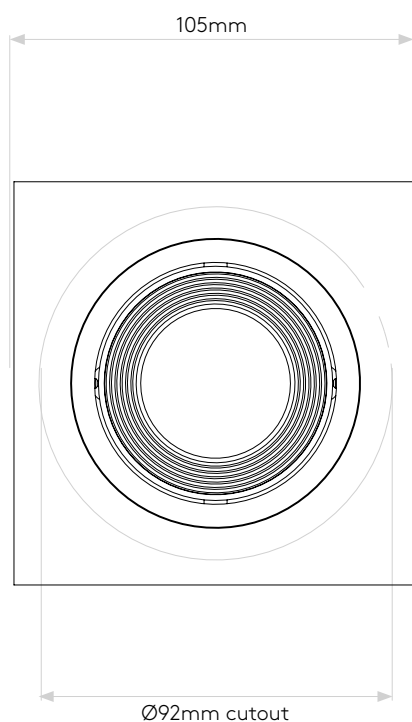

APRILIA SQUARE ADJ

astro

GENERAL

CLASS:	CE (Class 3)
IP RATING:	IP20
BATHROOM ZONE:	Zone 3
VOLTAGE:	Constant Current 350mA
INSTALLATION ORIENTATION:	Ceiling mount
MAIN MATERIAL:	Metal - mild steel
DIMENSIONS:	H: 105mm W: 105mm D: 97mm
CUT OUT HOLE:	Ø: 92mm / 3-5/8"
RECESS DEPTH:	150mm
FIRE RATING:	90 min BS476 part 21
CABLE LENGTH:	Not applicable
GROSS WEIGHT:	0.62Kg

LAMP

LIGHT SOURCE:	COB LED
MAXIMUM WATTAGE:	6.1W
LAMP INCLUDED:	Yes (Integral)
MAXIMUM LAMP LENGTH:	Not applicable
LUMINOUS FLUX:	604.8 lm
COLOUR TEMP:	2700K
CRI:	80
R9:	8.0
MACADAM ELLIPSE:	3-Step
TILT ADJUSTABLE ANGLE:	15°
ROTATION ADJUSTABLE ANGLE:	360°
AVERAGE LIFESPAN:	36,300hrs
L70:	To be advised
BEAM ANGLE:	35.95°

ADDITIONAL INFORMATION

SHADE INCLUDED	Not applicable
SHADE MATERIAL	Not applicable

CODE: 5726
SKU: 1256014
FINISH: MATT WHITE

Please note that some dimensions may vary slightly due to manufacturing tolerances, this includes cable entry and fixing holes

Veuillez noter que certaines dimensions peuvent varier légèrement en raison des tolérances de fabrication, y compris l'entrée de câble et les trous de fixation.

Bitte beachten Sie, dass die Maße Fertigungstoleranzen unterliegen und daher in geringem Umfang von der angegebenen Größe abweichen können. Dies gilt auch für Kabeleingänge und Befestigungslöcher.