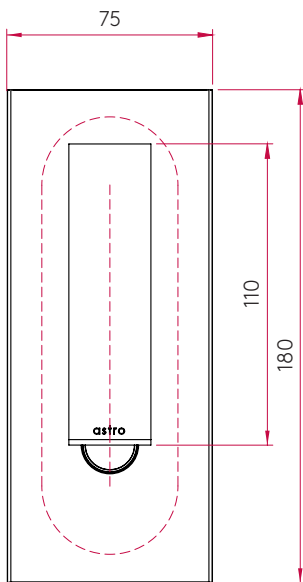

FUSE UNSWITCHED 7859

SKU 1215025

astro

PRODUCT SPECIFICATION

GENERAL

FINISH:	Matt Nickel	CABLE LENGTH:	Not Applicable
MAIN MATERIAL:	Metal - Aluminium	GROSS WEIGHT:	1.85(kg)
DIMENSIONS:	H:180mm W:75mm D:62mm	CLASS:	CE (Class II)
INSTALLATION ORIENTATION:	Wall Mount - Horizontal/Vertical	IP RATING:	IP20
CUT OUT HOLE:	Not Applicable	BATHROOM ZONE:	Zone 3
RECESS DEPTH:	62mm	VOLTAGE:	Mains 230V
FIRE RATING:	Not Applicable	PRODUCT F MARK:	Suitable for mounting on flammable materials

LAMP

LIGHT SOURCE:	High-Power LED	MACADAM ELIPSE:	3-Step
MAXIMUM WATTAGE:	3W	UGR:	Not Applicable
MAXIMUM LAMP LENGTH:	Not Applicable	BEAM ANGLE:	16 (Degrees)
LAMP INCLUDED?	Yes (Integral)	TILT ADJUSTMENT ANGLE:	90 (Degrees)
LUMINOUS FLUX:	106 (lm)	ROTATION ADJUSTMENT ANGLE:	330(Degrees)
COLOUR TEMP:	3000 (K)	AVERAGE LIFESPAN:	54,000 (Hrs)
CRI:	80	L70:	To Be Advised
R9:	10.8		

ADDITIONAL INFORMATION

BOX QUANTITY X12

PRODUCT ELEVATIONS

TOP

FRONT

SIDE

BACK