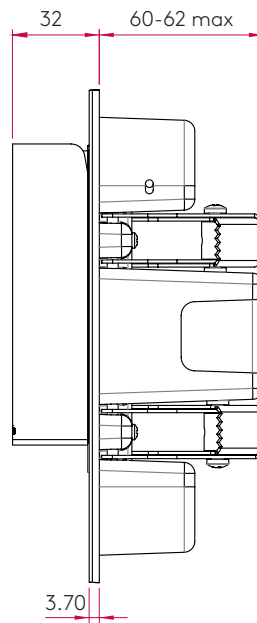

FUSE UNSWITCHED 7859

SKU 1215025

astro

PRODUCT SPECIFICATION

GENERAL

FINISH:	Matt Nickel	CABLE LENGTH:	Not Applicable
MAIN MATERIAL:	Metal - Aluminium	GROSS WEIGHT:	1.85(kg)
DIMENSIONS:	H:180mm W:75mm D:62mm	CLASS:	CE (Class II)
INSTALLATION ORIENTATION:	Wall Mount - Horizontal/Vertical	IP RATING:	IP20
CUT OUT HOLE:	Not Applicable	BATHROOM ZONE:	Zone 3
RECESS DEPTH:	62mm	VOLTAGE:	Mains 230V
FIRE RATING:	Not Applicable	PRODUCT F MARK:	Suitable for mounting on flammable materials

LAMP

LIGHT SOURCE:	High-Power LED	MACADAM ELIPSE:	3-Step
MAXIMUM WATTAGE:	3W	UGR:	Not Applicable
MAXIMUM LAMP LENGTH:	Not Applicable	BEAM ANGLE:	16 (Degrees)
LAMP INCLUDED?	Yes (Integral)	TILT ADJUSTMENT ANGLE:	90 (Degrees)
LUMINOUS FLUX:	106 (lm)	ROTATION ADJUSTMENT ANGLE:	330(Degrees)
COLOUR TEMP:	3000 (K)	AVERAGE LIFESPAN:	54,000 (Hrs)
CRI:	80	L70:	To Be Advised
R9:	10.8		

ADDITIONAL INFORMATION

BOX QUANTITY X12

PRODUCT ELEVATIONS

TOP

FRONT

SIDE

BACK