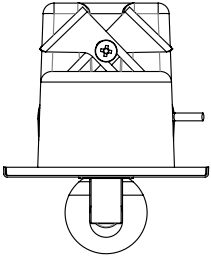

FUSE UNSWITCHED 7859

SKU 1215025

astro

PRODUCT SPECIFICATION

GENERAL

FINISH:	Matt Nickel	CABLE LENGTH:	Not Applicable
MAIN MATERIAL:	Metal - Aluminium	GROSS WEIGHT:	1.85(kg)
DIMENSIONS:	H:180mm W:75mm D:62mm	CLASS:	CE (Class II)
INSTALLATION ORIENTATION:	Wall Mount - Horizontal/Vertical	IP RATING:	IP20
CUT OUT HOLE:	Not Applicable	BATHROOM ZONE:	Zone 3
RECESS DEPTH:	62mm	VOLTAGE:	Mains 230V
FIRE RATING:	Not Applicable	PRODUCT F MARK:	Suitable for mounting on flammable materials

LAMP

LIGHT SOURCE:	High-Power LED	MACADAM ELIPSE:	3-Step
MAXIMUM WATTAGE:	3W	UGR:	Not Applicable
MAXIMUM LAMP LENGTH:	Not Applicable	BEAM ANGLE:	16 (Degrees)
LAMP INCLUDED?	Yes (Integral)	TILT ADJUSTMENT ANGLE:	90 (Degrees)
LUMINOUS FLUX:	106 (lm)	ROTATION ADJUSTMENT ANGLE:	330(Degrees)
COLOUR TEMP:	3000 (K)	AVERAGE LIFESPAN:	54,000 (Hrs)
CRI:	80	L70:	To Be Advised
R9:	10.8		

ADDITIONAL INFORMATION

BOX QUANTITY X12

PRODUCT ELEVATIONS

TOP

FRONT

SIDE

BACK