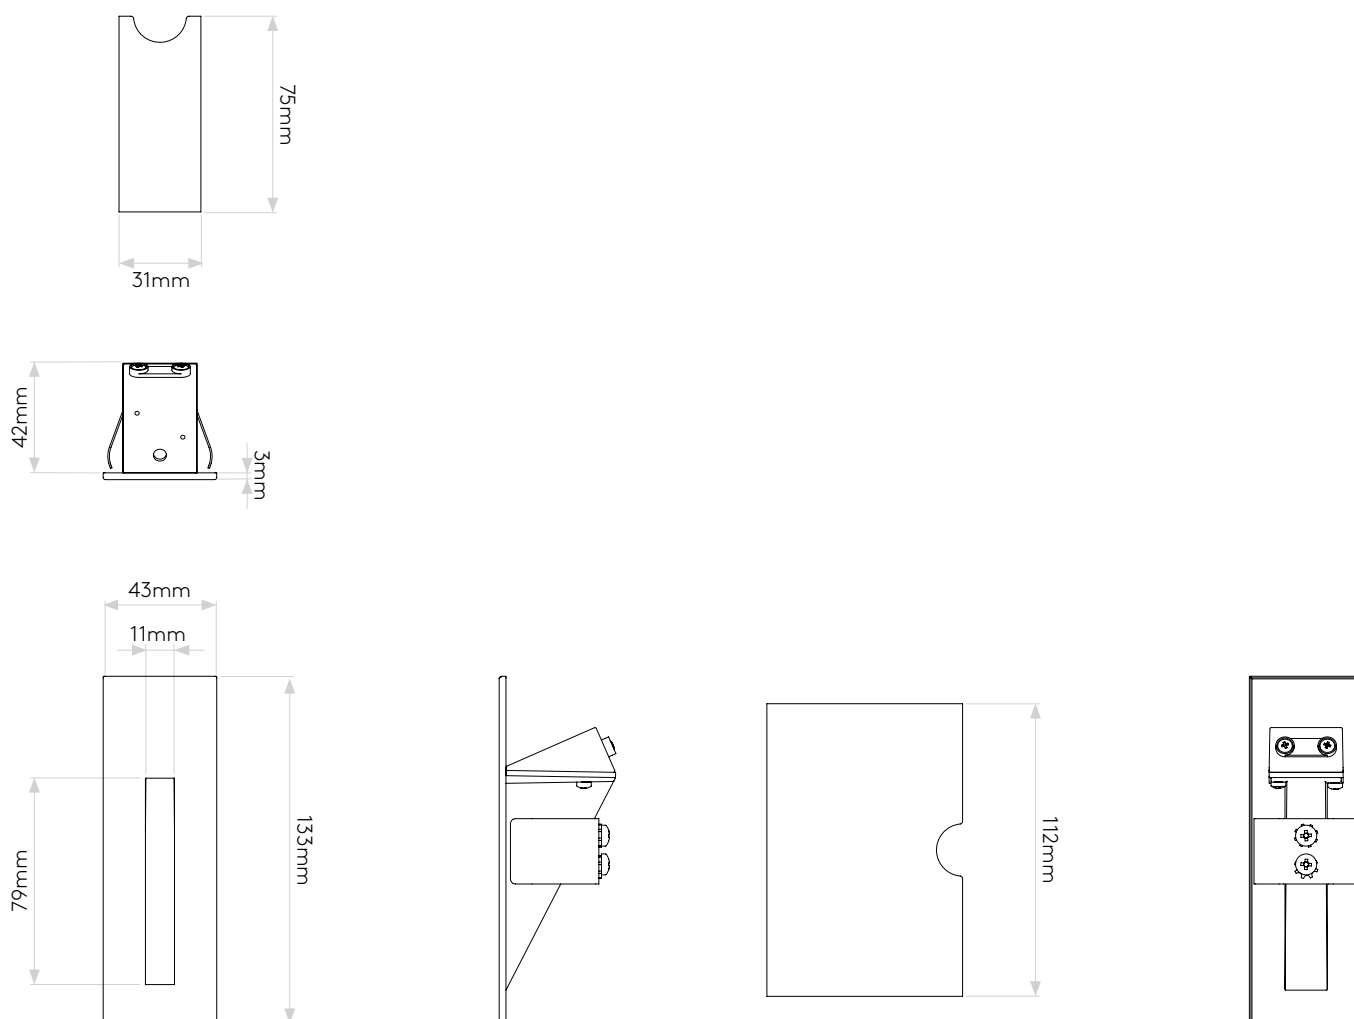

CODE: 7543
SKU: 1212031
FINISH: TEXTURED WHITE PAINTED TRIM

Please note that some dimensions may vary slightly due to manufacturing tolerances, this includes cable entry and fixing holes

Veillez noter que certaines dimensions peuvent varier légèrement en raison des tolérances de fabrication, y compris l'entrée de câble et les trous de fixation.

Bitte beachten Sie, dass die Maße Fertigungstoleranzen unterliegen und daher in geringem Umfang von der angegebenen Größe abweichen können. Dies gilt auch für Kabeleingänge und Befestigungslöcher.

Si prega notare che possono esserci piccole variazioni in alcune dimensioni dovute alle tolleranze di produzione, queste includono l'ingresso del cavo e i fori di fissaggio.