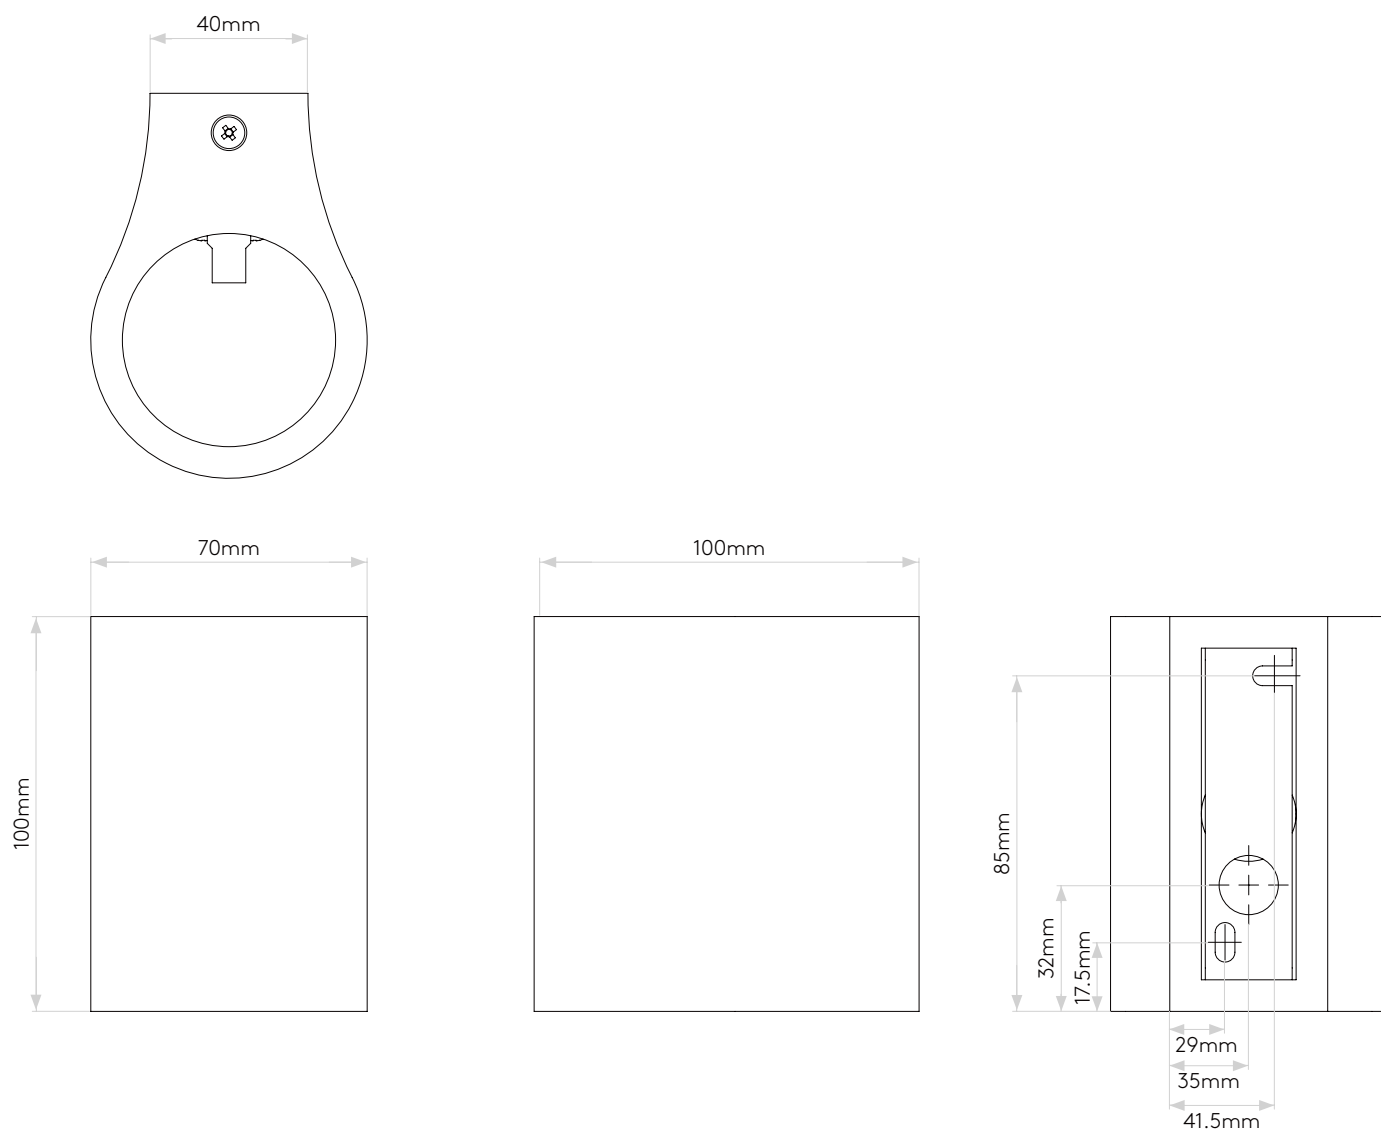

Please note that some dimensions may vary slightly due to manufacturing tolerances, this includes cable entry and fixing holes

Veillez noter que certaines dimensions peuvent varier légèrement en raison des tolérances de fabrication, y compris l'entrée de câble et les trous de fixation.

Bitte beachten Sie, dass die Maße Fertigungstoleranzen unterliegen und daher in geringem Umfang von der angegebenen Größe abweichen können. Dies gilt auch für Kabeleingänge und Befestigungslöcher.

Si prega notare che possono esserci piccole variazioni in alcune dimensioni dovute alle tolleranze di produzione, queste includono l'ingresso del cavo e i fori di fissaggio.