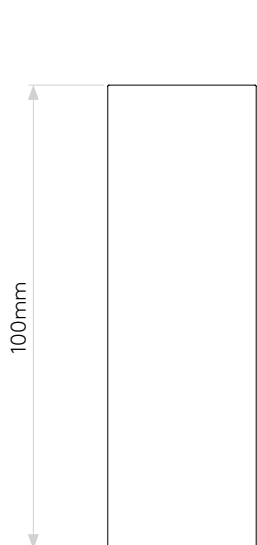

ALBA LED

astro

GENERAL

CLASS:	CE (Class 2)
IP RATING:	IP44
BATHROOM ZONE:	Zone 2, 3
VOLTAGE:	Mains 230V
INSTALLATION ORIENTATION:	Wall mount - vertical
MAIN MATERIAL:	Metal - zinc
DIMENSIONS:	H:100mm W: 35mm D: 50mm
CUT OUT HOLE:	Not applicable
RECESS DEPTH:	Not applicable
FIRE RATING:	Not applicable
CABLE LENGTH:	Not applicable
GROSS WEIGHT:	0.46Kg

LAMP

LIGHT SOURCE:	HIGH POWER LED
MAXIMUM WATTAGE:	3.38W
LAMP INCLUDED:	Yes (Integral)
MAXIMUM LAMP LENGTH:	Not applicable
LUMINOUS FLUX:	69.41 lm
COLOUR TEMP:	3000K
CRI:	90
R9:	14.2
MACADAM ELLIPSE:	3-Step
TILT ADJUSTABLE ANGLE:	Not applicable
ROTATION ADJUSTABLE ANGLE:	Not applicable
AVERAGE LIFESPAN:	60,000hrs
L70:	>60,000hrs
BEAM ANGLE:	Not applicable

ADDITIONAL INFORMATION

SHADE INCLUDED	Not applicable
SHADE MATERIAL	Not applicable

CODE: 0828
SKU: 1145002
FINISH: POLISHED CHROME

Please note that some dimensions may vary slightly due to manufacturing tolerances, this includes cable entry and fixing holes