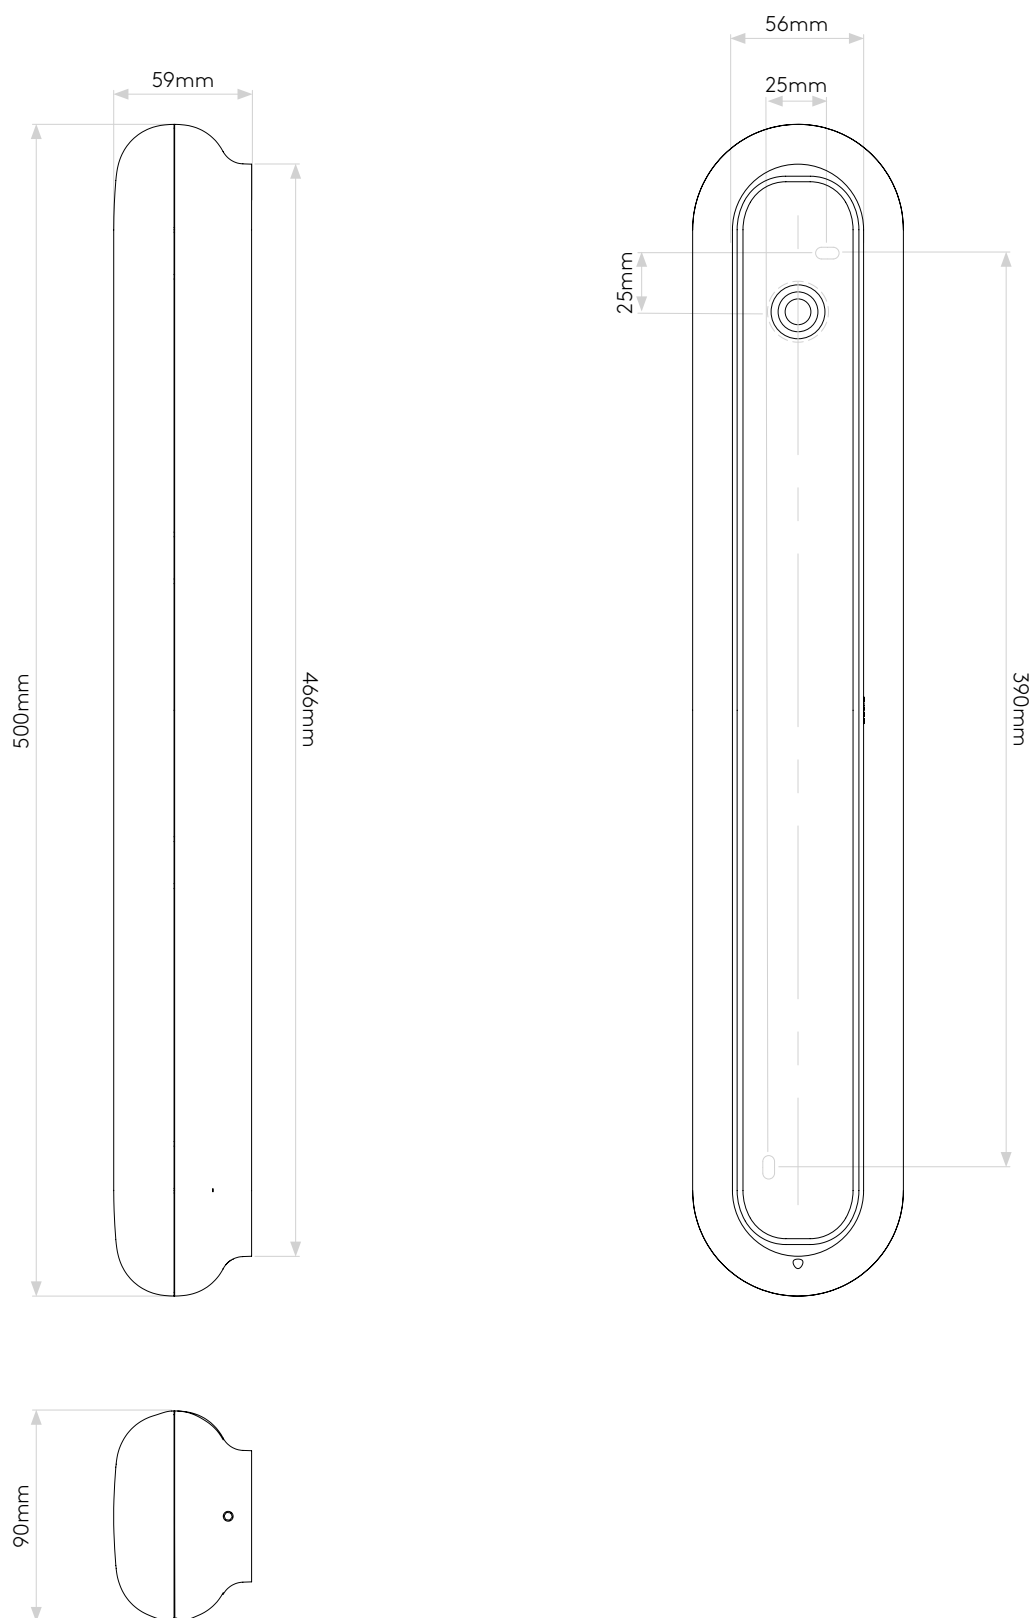

## GENERAL

CLASS:	CE (Class 2)
IP RATING:	IP44
BATHROOM ZONE:	Zone 2, 3
VOLTAGE:	Mains 230V
INSTALLATION ORIENTATION:	Wall mount
MAIN MATERIAL:	Metal - Zinc
DIMENSIONS:	H: 500mm W: 90mm D: 59mm
CUT OUT HOLE:	Not applicable
RECESS DEPTH:	Not applicable
FIRE RATING:	Not applicable
CABLE LENGTH:	Not applicable
GROSS WEIGHT:	1.86Kg

## LAMP

LIGHT SOURCE:	LED STRIP
MAXIMUM WATTAGE:	20.3W
LAMP INCLUDED:	Yes (Integral)
MAXIMUM LAMP LENGTH:	Not Applicable
LUMINOUS FLUX:	858 lm
COLOUR TEMP:	3000K
CRI:	80
R9:	7.0
MACADAM ELLIPSE:	+/-100K
TILT ADJUSTABLE ANGLE:	Not applicable
ROTATION ADJUSTABLE ANGLE:	Not applicable
AVERAGE LIFESPAN:	50,000hrs
L70:	Not applicable
BEAM ANGLE:	Not applicable

Please note that some dimensions may vary slightly due to manufacturing tolerances, this includes cable entry and fixing holes

Veuillez noter que certaines dimensions peuvent varier légèrement en raison des tolérances de fabrication, y compris l'entrée de câble et les trous de fixation.