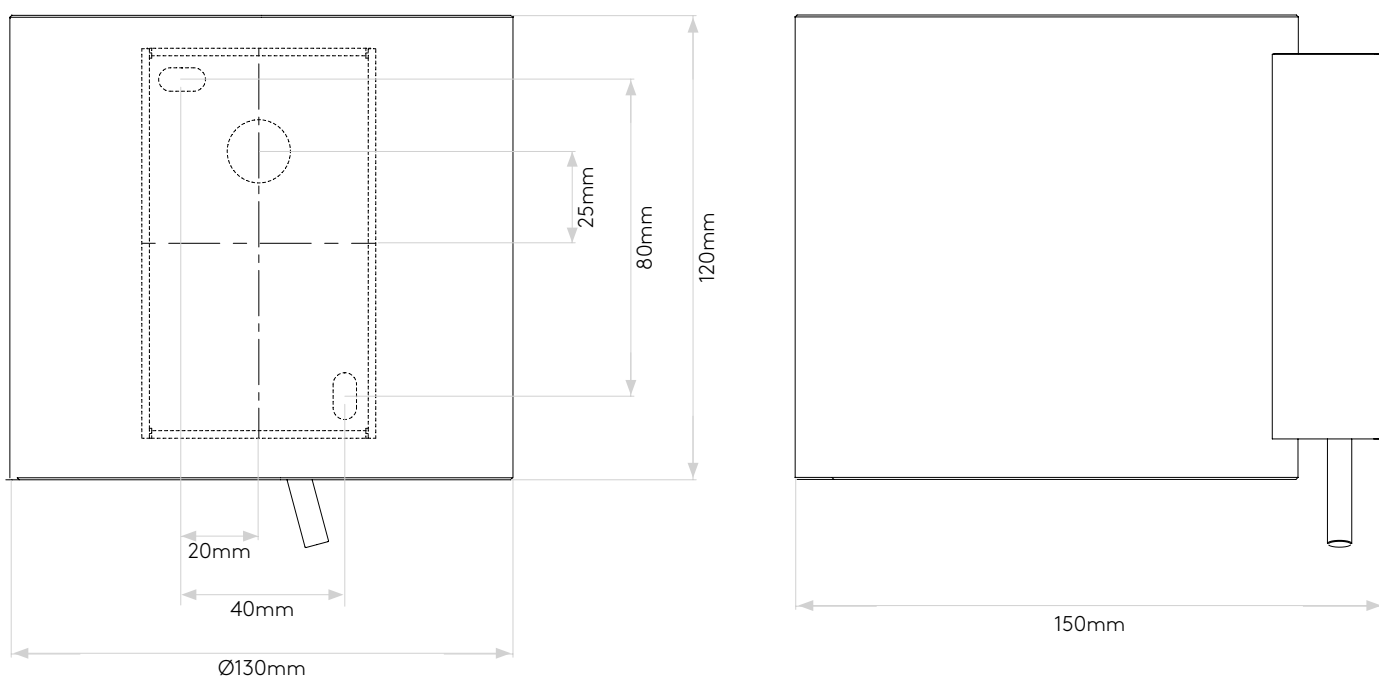

Please note that some dimensions may vary slightly due to manufacturing tolerances, this includes cable entry and fixing holes

Veillez noter que certaines dimensions peuvent varier légèrement en raison des tolérances de fabrication, y compris l'entrée de câble et les trous de fixation.

Bitte beachten Sie, dass die Maße Fertigungstoleranzen unterliegen und daher in geringem Umfang von der angegebenen Größe abweichen können. Dies gilt auch für Kabeleingänge und Befestigungslöcher.

Si prega notare che possono esserci piccole variazioni in alcune dimensioni dovute alle tolleranze di produzione, queste includono l'ingresso del cavo e i fori di fissaggio.